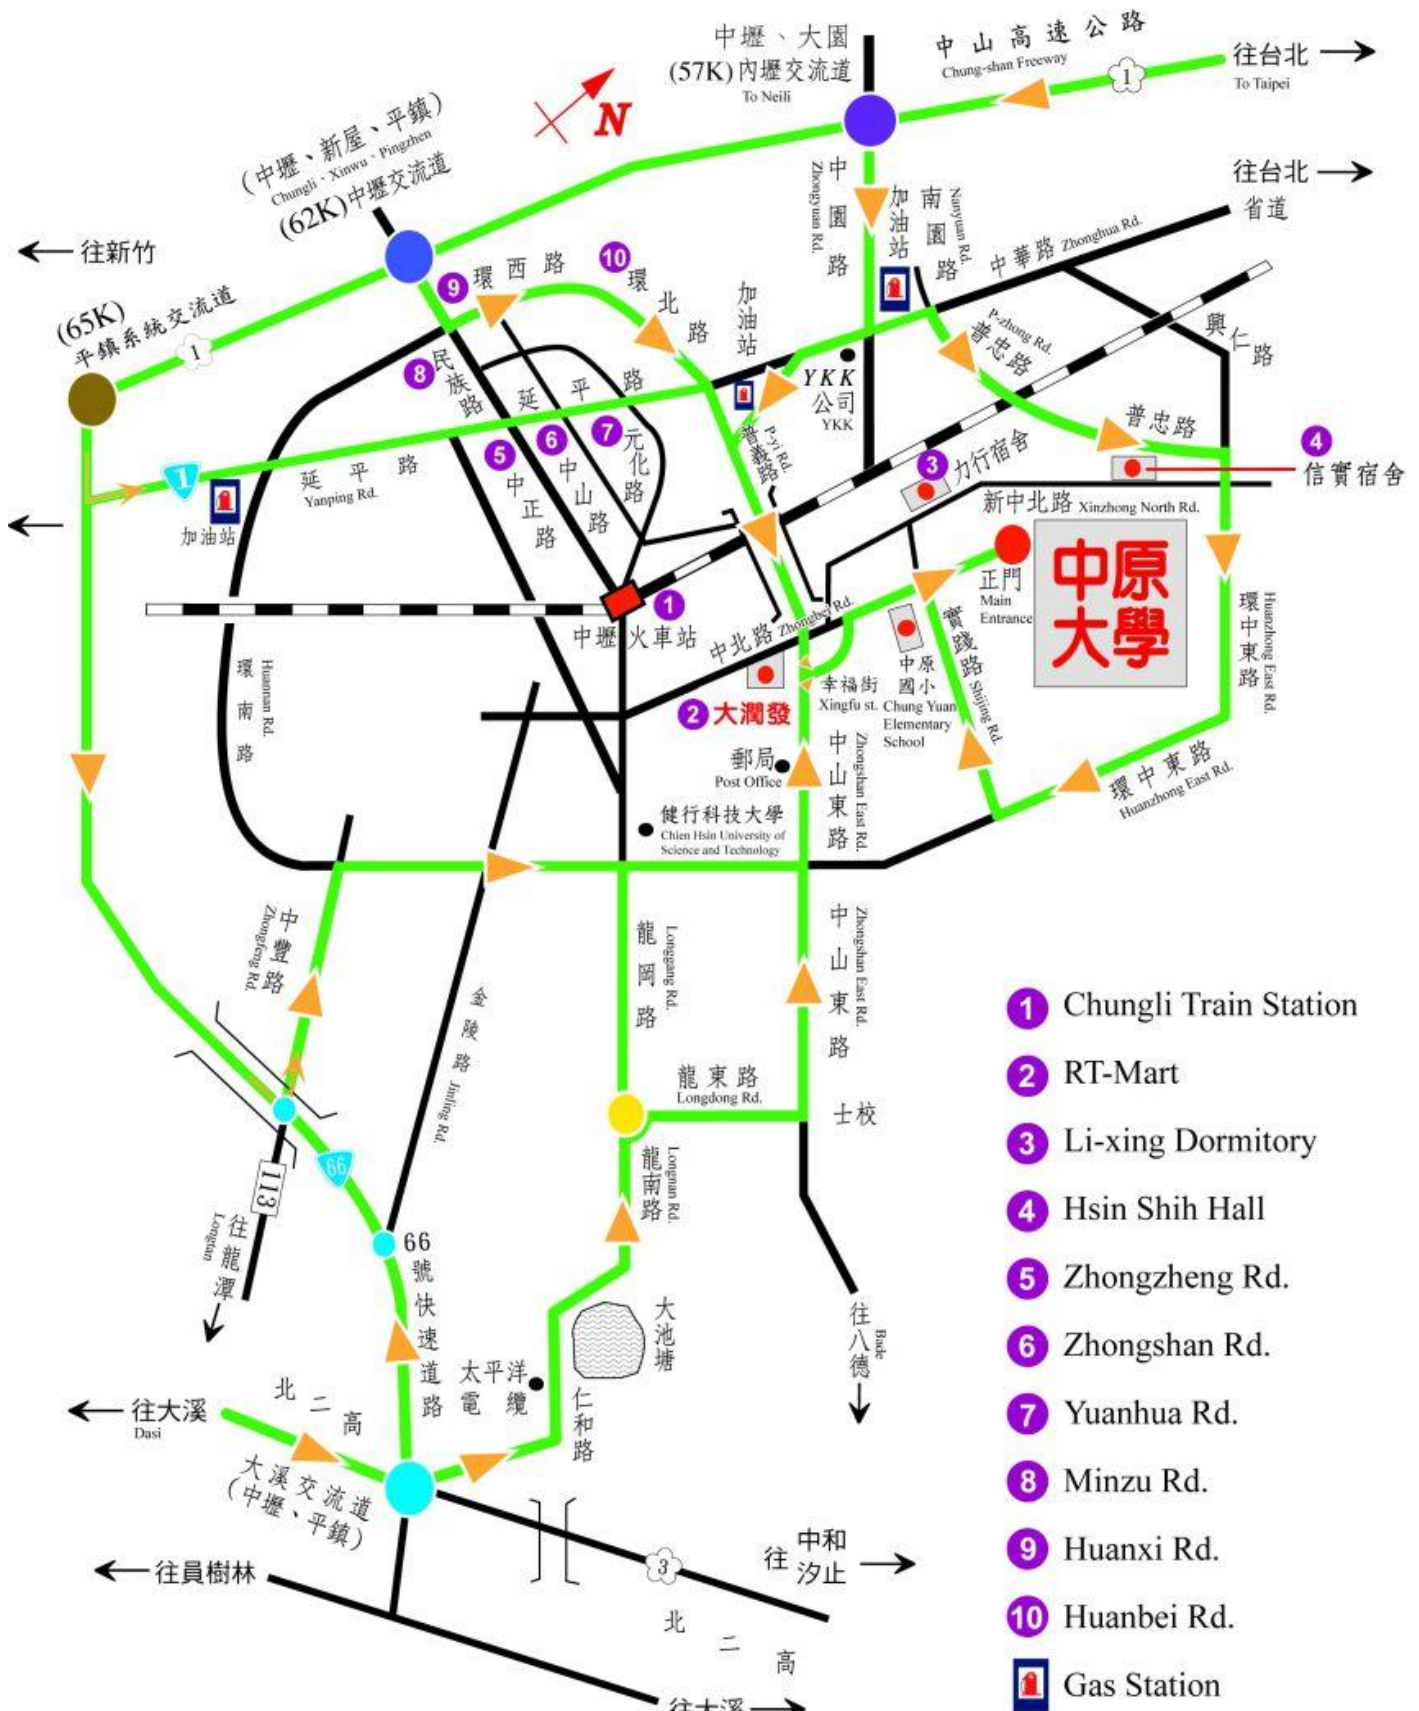

Step 1: Taoyuan International Airport ⇔ Zhongli train station

Taoyuan Bus Company Bus Number [\[5089\] Route](#)

Step 2: Zhongli train station ⇔ Chung Yuan Christian University (It takes 10 minutes.)

Taoyuan Bus Company Bus Number [155] or [156] Route

- 1 Chungli Train Station
- 2 RT-Mart
- 3 Li-xing Dormitory
- 4 Hsin Shih Hall
- 5 Zhongzheng Rd.
- 6 Zhongshan Rd.
- 7 Yuanhua Rd.
- 8 Minzu Rd.
- 9 Huanxi Rd.
- 10 Huanbei Rd.
-  Gas Station

校園導覽圖

Eating & Living